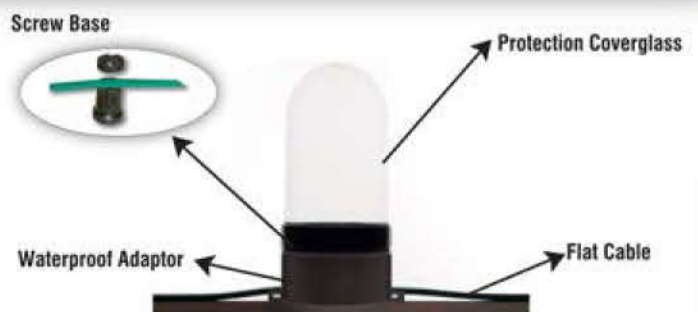

Technical Specifications

Brightness	650 lumen
Light Colour	Warmwhite 3000K
Dim rate	0-100%
Power	7 Watt