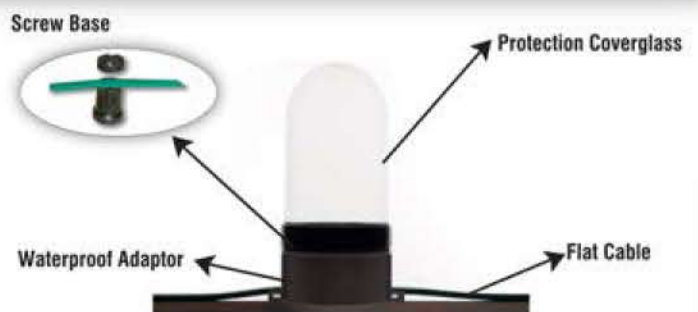

LIGHTING

SYSTEMS

www.tarimar.com.tr

 tarimar

LED LIGHTING

XENA 7 WATT

- ▶ More than 53% energy saving compared to energy saving fluorescent lamps
- ▶ With extra wide beam angle more homogeneous light distribution in house
- ▶ Average 25.000 hours lifespan
- ▶ Light colour Warmwhite 3000K
- ▶ With socket system, LEDs can be installed in any distances
- ▶ With plastic body and LED cooler, it does not warm up
- ▶ Directly full luminous flux
- ▶ With transparent protection cover, free of water and dust during cleaning period
- ▶ With plastic covered protected flat wire, easy and safe installation
- ▶ Dimmable 0-100%
- ▶ 1 Dimmer can operate 140 pieces XENA 7 WATT LED

Technical Specifications

Brightness	650 lumen
Light Colour	Warmwhite 3000K
Dim rate	0-100%
Power	7 Watt

FLUORESCENT LIGHTING

ECO 11 WATT

- ▶ More than 80% energy saving compared to incandescent bulbs
- ▶ Extra White beam angle >270°
- ▶ Average 12.000 hours lifespan
- ▶ Light colour Warmwhite 2900K
- ▶ With socket system, lamps can be installed in any distances
- ▶ With transparent protection cover, free of water and dust during cleaning period
- ▶ With plastic covered protected flat wire, easy and safe installation
- ▶ Dimmable 0-100%
- ▶ 1 Dimmer can operate 100 pieces ECO-11WATT